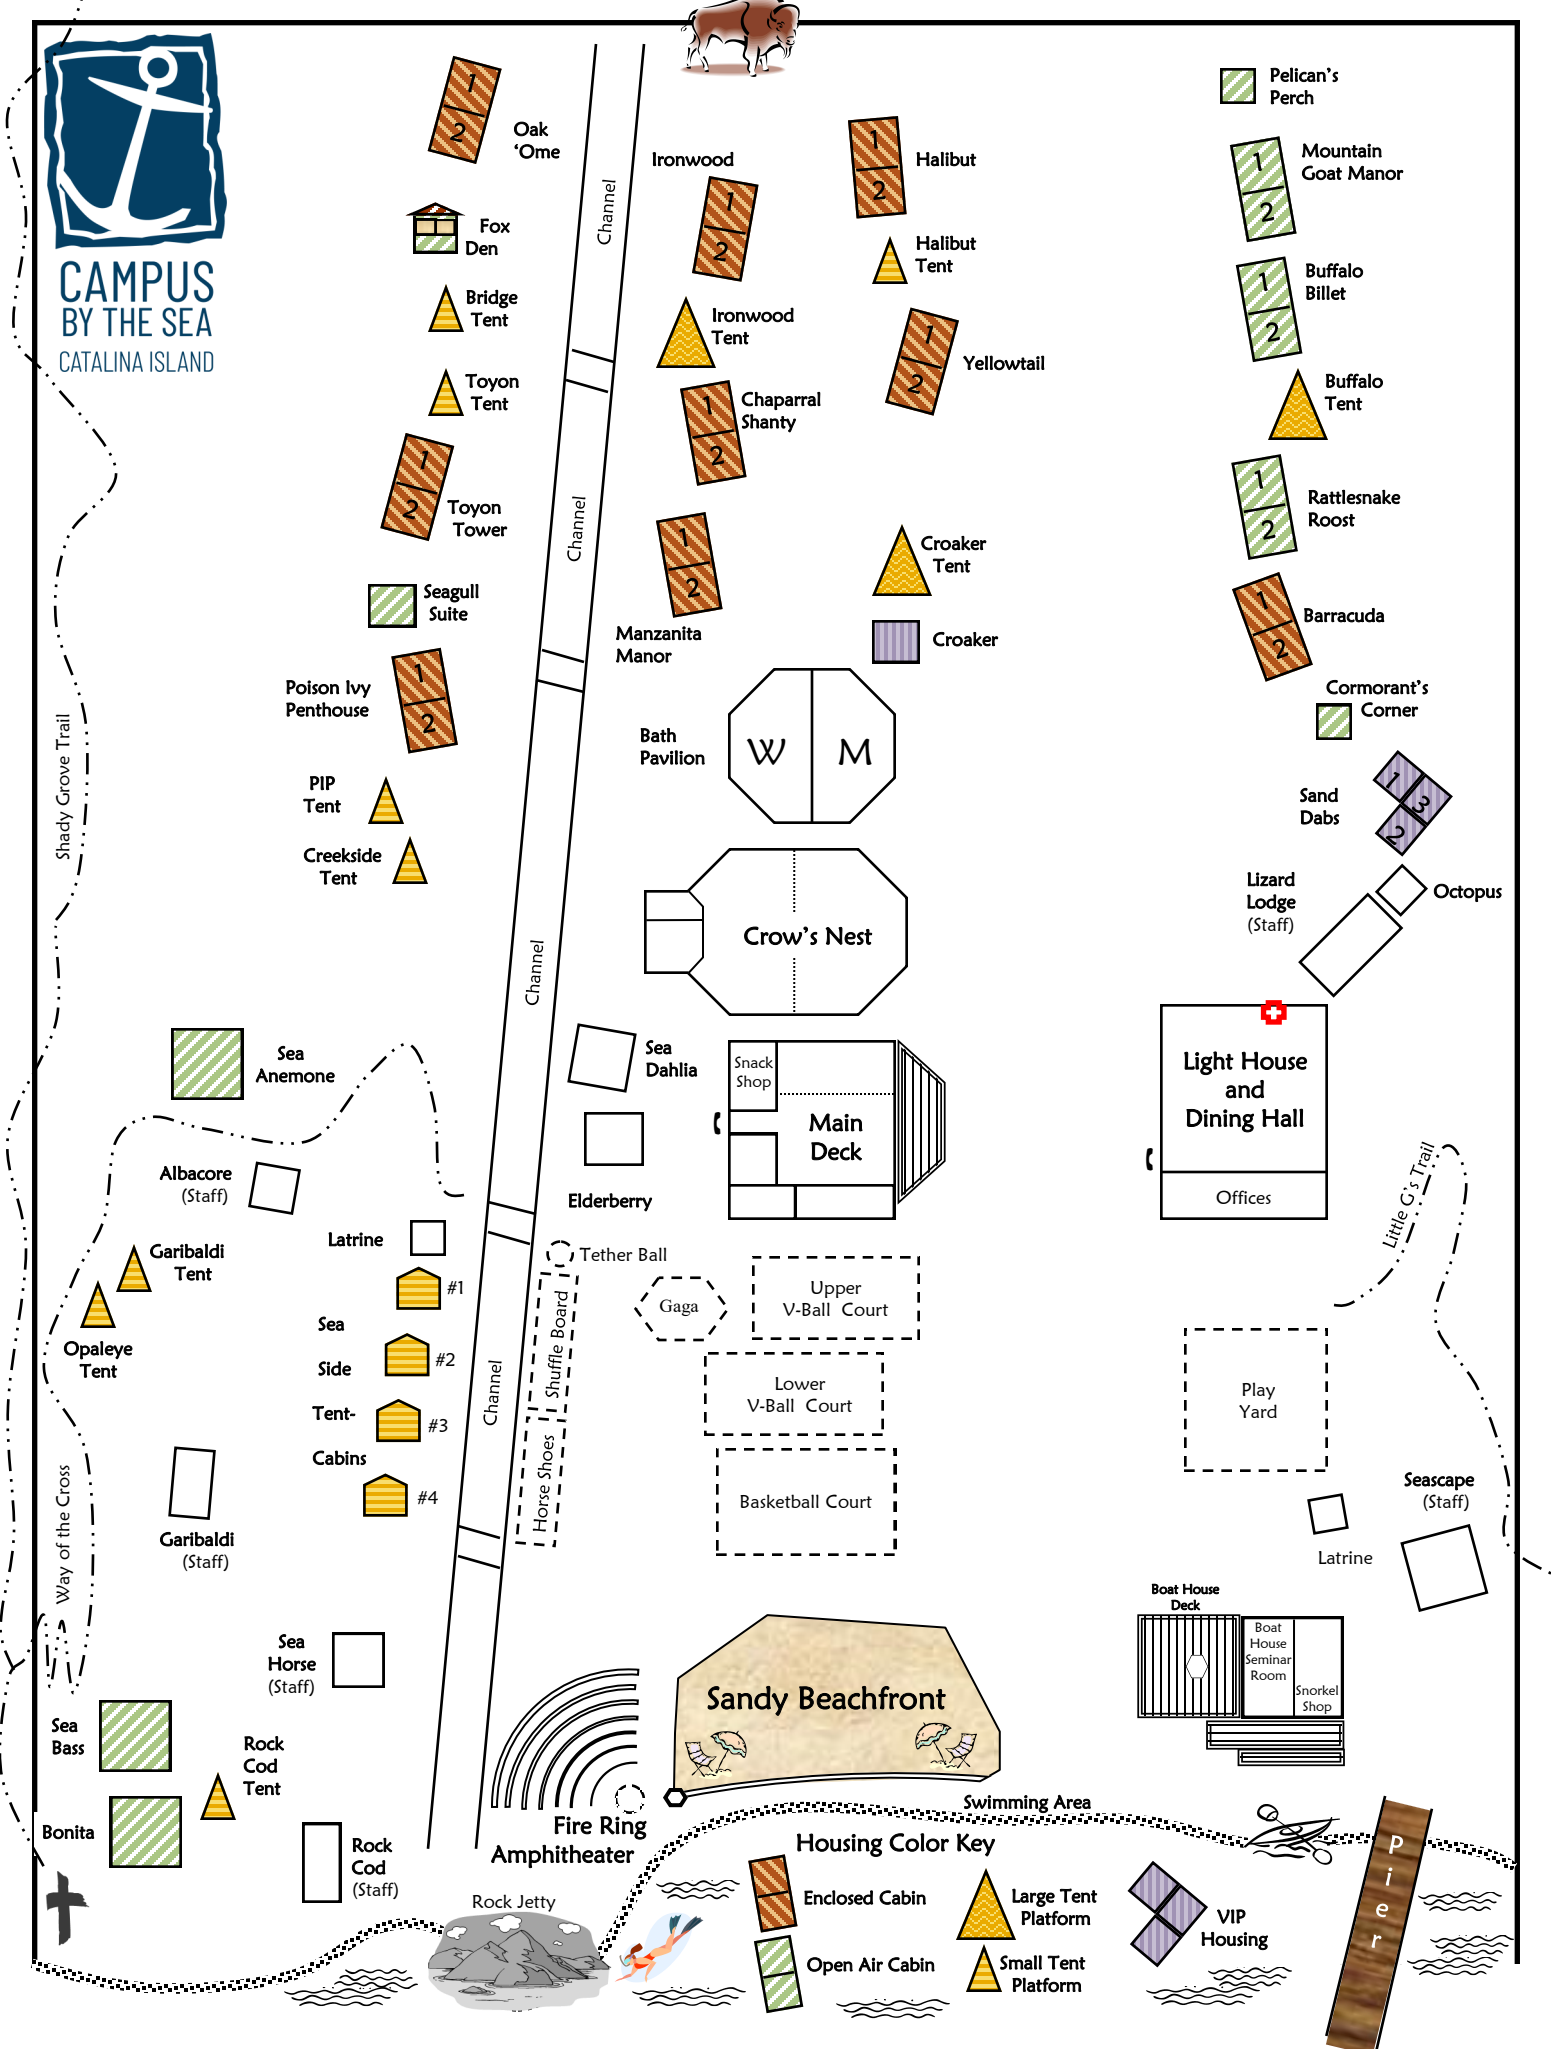

CAMPUS BY THE SEA
CATALINA ISLAND

Shady Grove Trail

Way of the Cross

Little C's Trail

Channel

Channel

Channel

Channel

Channel

Horse Shoes

Shuffle Board

Tether Ball

Oak 'Ome
1
2

Fox Den

Bridge Tent

Toyon Tent

1
2

Mountain Goat Manor

1
2

Buffalo Billet

Buffalo Tent

1
2

Rattlesnake Roost

1
2

Barracuda

Cormorant's Corner

Sand Dabs

1
2
3

Lizard Lodge (Staff)

Octopus

Light House and Dining Hall
Offices

Play Yard